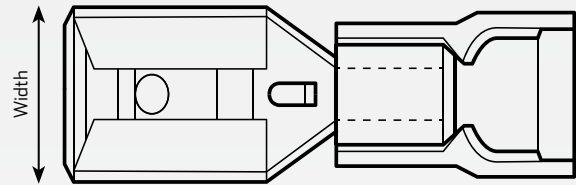

**TECHNICAL SPECIFICATIONS**

|                     |                                    |
|---------------------|------------------------------------|
| Insulation Material | • Terminal flared vinyl, insulated |
| Insulation Colour   | Automotive Cable Size (mm)         |
| Red Insulation      | • 2.5mm - 3mm                      |
| Blue Insulation     | • 4mm                              |
| Yellow Insulation   | • 5mm - 6mm                        |

**PART NUMBERS**

**Male Spade Terminals**

| Part Number | Qty | Colour | Spade Width | Description   |
|-------------|-----|--------|-------------|---|
| 56020BL     | 14  | Red    | 6.3mm x 0.8 | Red insulated male spade terminal with 6.3mm spade. Suits 2.5mm - 3mm auto cables.  |
| 56022BL     | 14  | Blue   | 6.3mm x 0.8 | Blue insulated male spade terminal with 6.3mm spade. Suits 4mm auto cables.         |
| 56024BL     | 11  | Yellow | 6.3mm x 0.8 | Yellow insulated male spade terminal with 6.3mm spade. Suits 5mm - 6mm auto cables. |

**Female Spade Terminals**

| Part Number | Qty | Colour | Spade Width | Description   |
|-------------|-----|--------|-------------|---|
| 56033BL     | 18  | Red    | 2.8mm x 0.8 | Red insulated female spade terminal with 2.8mm spade. Suits 2.5mm - 3mm auto cables.  |
| 56034BL     | 18  | Red    | 6.3mm x 0.8 | Red insulated female spade terminal with 6.3mm spade. Suits 2.5mm - 3mm auto cables.  |
| 56036BL     | 14  | Blue   | 6.3mm x 0.8 | Blue insulated female spade terminal with 6.3mm spade. Suits 4mm auto cables.         |
| 56037BL     | 12  | Blue   | 8.0mm x 0.8 | Blue insulated female spade terminal with 8mm spade. Suits 4mm auto cables.           |
| 56038BL     | 12  | Yellow | 6.3mm x 0.8 | Yellow insulated female spade terminal with 6.3mm spade. Suits 5mm - 6mm auto cables. |
| 56040BL     | 10  | Yellow | 9.5mm x 0.8 | Yellow insulated female spade terminal with 9.5mm spade. Suits 5mm - 6mm auto cables. |