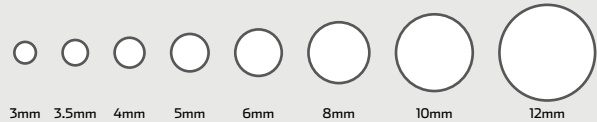

TERMINAL SIZE CHART

PART NUMBERS

Part Number	Qty	Colour	Eyelet Size	Description
56069BL	25	Red	3mm	Red eye terminal with 3.5mm eyelet, suits 2.5mm - 3mm automotive cable
56070BL	25	Red	4mm	Red eye terminal with 4mm eyelet, suits 2.5mm - 3mm automotive cable
56072BL	25	Red	5mm	Red eye terminal with 5mm eyelet, suits 2.5mm - 3mm automotive cable
56074BL	16	Red	6mm	Red eye terminal with 6mm eyelet, suits 2.5mm - 3mm automotive cable
56075BL	16	Red	8mm	Red eye terminal with 8mm eyelet, suits 2.5mm - 3mm automotive cable
56076BL	25	Blue	4mm	Blue eye terminal with 4mm eyelet, suits 4mm automotive cable
56078BL	25	Blue	5mm	Blue eye terminal with 5mm eyelet, suits 4mm automotive cable
56080BL	20	Blue	6mm	Blue eye terminal with 6mm eyelet, suits 4mm automotive cable
56082BL	14	Blue	8mm	Blue eye terminal with 8mm eyelet, suits 4mm automotive cable
56083BL	12	Blue	10mm	Blue eye terminal with 10mm eyelet, suits 4mm automotive cable
56084BL	14	Yellow	4mm	Yellow eye terminal with 4mm eyelet, suits 5mm - 6mm automotive cable
56086BL	14	Yellow	5mm	Yellow eye terminal with 5mm eyelet, suits 5mm - 6mm automotive cable
56088BL	12	Yellow	6mm	Yellow eye terminal with 6mm eyelet, suits 5mm - 6mm automotive cable
56090BL	10	Yellow	8mm	Yellow eye terminal with 8mm eyelet, suits 5mm - 6mm automotive cable
56092BL	10	Yellow	10mm	Yellow eye terminal with 10mm eyelet, suits 5mm - 6mm automotive cable
56093BL	12	Yellow	12mm	Yellow eye terminal with 12mm eyelet, suits 5mm - 6mm automotive cable