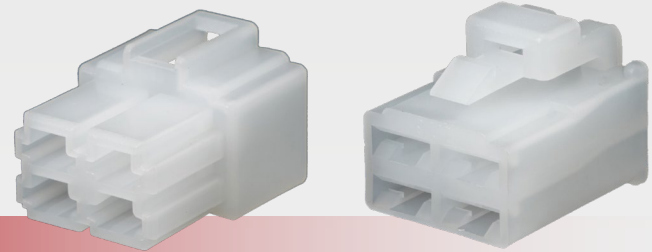

NARVA® QK Type Connector Complete Kits
Blister Pack

www.narva.com.au

DESCRIPTION

Complete Reverse QK type connector kits. Includes 1 female, 1 male and terminals to suit. Comes in a blister pack.

TECHNICAL SPECIFICATIONS

HOUSING CONFIGURATION

1 Circuit

2 Circuits

3 Circuits

4 Circuits

6 Circuits

8 Circuits

Connector System • Wire to Wire

Terminal Cable Size • 1 - 4mm automotive cable

Current Rating • 20 Amps

Terminal Tab Dimensions • 6.3 x 0.8mm

PART NUMBERS

Part Number.	Description	Comprises
56271BL	Complete 1 circuit QK connector kit. Contains 1 male housing, 1 female housing, 1 pin and 1 socket.	1 x 1 circuit female housing (56261), 1 x 1 circuit male housing (56251), 1 x female terminal (56224) and 1 x male terminal (56220).
56272BL	Complete 2 circuit QK connector kit. Contains 1 male housing, 1 female housing, 2 pins and 2 sockets.	1 x 2 circuit female housing (56262), 1 x 2 circuit male housing (56252), 2 x female terminal (56224) and 2 x male terminal (56220).
56273BL	Complete 3 circuit QK connector kit. Contains 1 male housing, 1 female housing, 3 pins and 3 sockets.	1 x 3 circuit female housing (56263), 1 x 3 circuit male housing (56253), 3 x female terminal (56224) and 3 x male terminal (56220).
56274BL	Complete 4 circuit QK connector kit. Contains 1 male housing, 1 female housing, 4 pins and 4 sockets.	1 x 4 circuit female housing (56264), 1 x 4 circuit male housing (56254), 4 x female terminal (56224) and 4 x male terminal (56220).
56276BL	Complete 6 circuit QK connector kit. Contains 1 male housing, 1 female housing, 6 pins and 6 sockets.	1 x 6 circuit female housing (56266), 1 x 6 circuit male housing (56256), 6 x female terminal (56224) and 6 x male terminal (56220).
56278BL	Complete 8 circuit QK connector kit. Contains 1 male housing, 1 female housing, 8 pins and 8 sockets.	1 x 8 circuit female housing (56268), 1 x 8 circuit male housing (56258), 8 x female terminal (56224) and 8 x male terminal (56220).