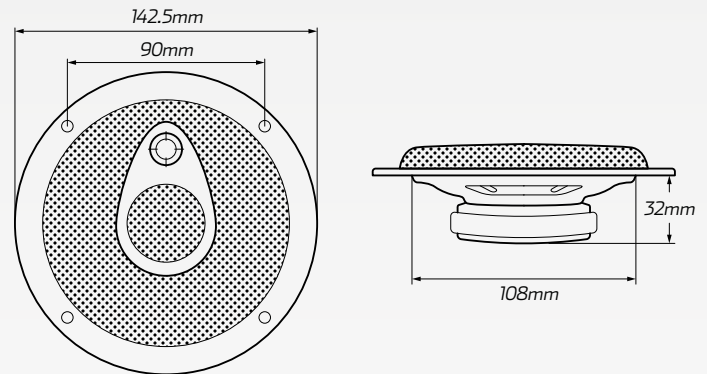

axis 5" Slimline, 3 Way Speaker

#AX5036

DESCRIPTION

Axis 5" (125mm), 3 way black slimline speakers. Features a 32mm mounting depth, ideal for use with caravans, RV's or any low profile applications. Fixed grille enclosure. 150W peak power input, recommended amplification of 20W.

A clear speaker of choice for on the road.

FEATURES

- 5" (125mm) 3 way black slimline speakers
- Anti-resonance steel material with fixed grille frame
- 32mm mounting depth, suits caravans and RV's
- 100Hz - 19,000Hz frequency response range
- 2 year manufacturer warranty

Comprises

No	Qty	Description
1	2	• AX5036 5" slimline, 3 way speaker
2	2	• Speaker cable
3	1	• Installation bracket & bolts set

Dimensions

TECHNICAL SPECIFICATIONS

Mounting Depth	• 32mm	Woofer Material	• Coated fibre composite core
Cone Diameter	• 125mm (5")	Frame Material	• Anti-resonance steel basket
Frequency Response	• 100Hz - 19,000Hz	Driver	• Long throw acoustic engineered
Sensitivity	• 88dB/w x m (SPL)	Tweeter Material	• Titanium coated high-pass
Nominal Impedance	• 4 Ohm	Mounting	• Flush mount dash / door or rear shelf
Peak Power Input	• 150 Watts	Surround	• High excursion foam surround edge
Recommended Amplification	• 20 Watts	Magnet Material	• Stronitum