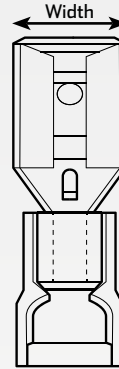

QVEE Spade Terminals

Sold in Packs of 100

AUTOMOTIVE | MINING | MARINE

www.qvee.com.au

DESCRIPTION

QVEE's crimp terminals are all copper sleeved. They are manufactured to the highest standards and conform to UL specifications. Our premium copper sleeve range (also known as "double grip") are funnel entry to aid in the speed of termination and prevent wire strands folding back.

- Double Grip Sleeving
- Funnel Entry

TECHNICAL SPECIFICATIONS

Male Spade Terminals

Part No.	Insulation Colour	Spade Width	Auto Cable Size	Description
CT14/100	• Red	• 6.3mm	• 3mm (1.13mm ²)	• Red male spade terminal with 6.3mm spade, suits 3mm automotive cable
CT33/100	• Blue	• 6.3mm	• 4mm (1.84mm ²)	• Blue male spade terminal with 6.3mm spade, suits 4mm automotive cable
CT87/100	• Yellow	• 6.3mm	• 5-6mm (2.90-4.59mm ²)	• Yellow male spade terminal with 6.3mm spade, suits 5-6mm automotive cable

Female Spade Terminals

Part No.	Insulation Colour	Spade Width	Auto Cable Size	Description
CT52/100	• Red	• 2.8mm	• 3mm (1.13mm ²)	• Red male spade terminal with 2.8mm spade, suits 3mm automotive cable
CT13/100	• Red	• 4.8mm		• Red male spade terminal with 4.8mm spade, suits 3mm automotive cable
CT12/100	• Red	• 6.3mm		• Red male spade terminal with 6.3mm spade, suits 3mm automotive cable
CT62/100	• Blue	• 4.8mm	• 4mm (1.84mm ²)	• Blue male spade terminal with 4.8mm spade, suits 4mm automotive cable
CT32/100	• Blue	• 6.3mm		• Blue male spade terminal with 6.3mm spade, suits 4mm automotive cable
CT58/100	• Blue	• 8.0mm		• Blue male spade terminal with 8.0mm spade, suits 4mm automotive cable
CT50/100	• Yellow	• 6.3mm	• 5-6mm (2.90-4.59mm ²)	• Yellow male spade terminal with 6.3mm spade, suits 5-6mm automotive cable
CT51/100	• Yellow	• 9.5mm		• Yellow male spade terminal with 9.5mm spade, suits 5-6mm automotive cable